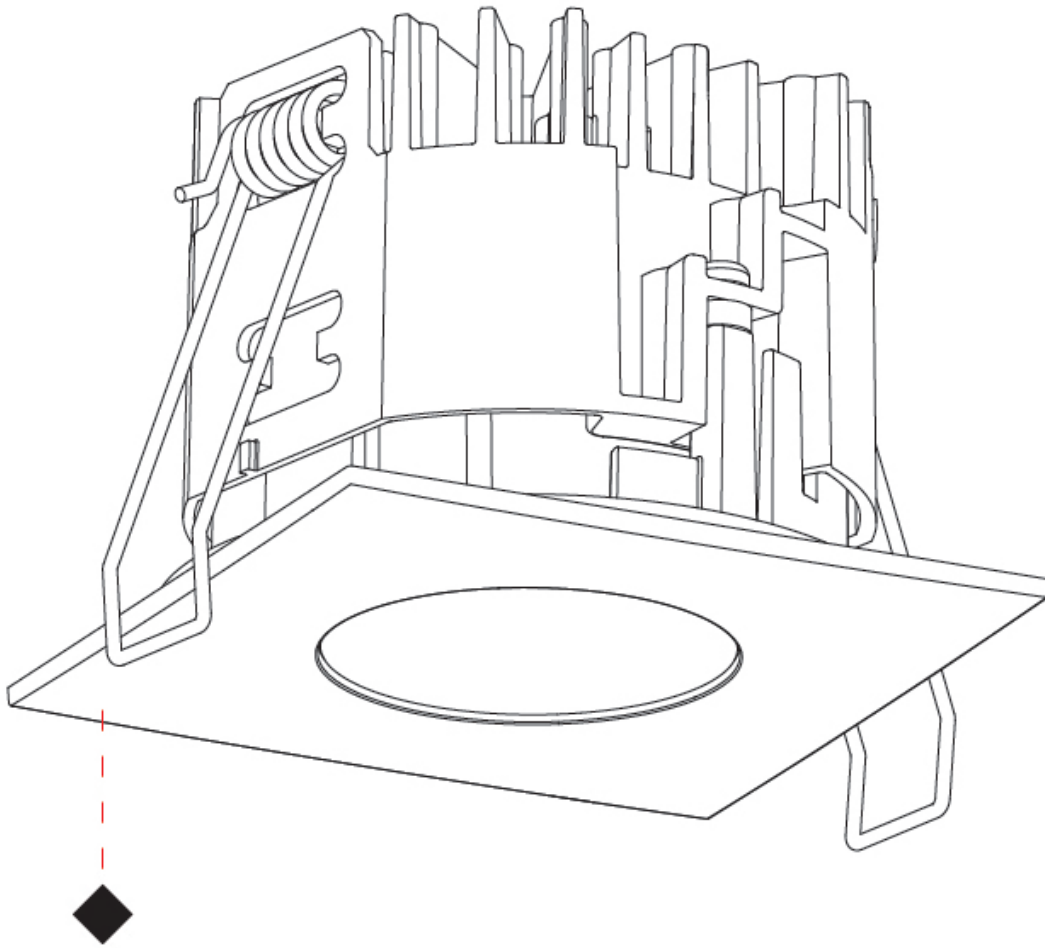

OIKO PRO SQUARE FIXED RECESSED

A35962-

PROJECT	_____
TYPE	_____
SPECIFIER	_____
QUANTITY	_____
DATE	_____

A