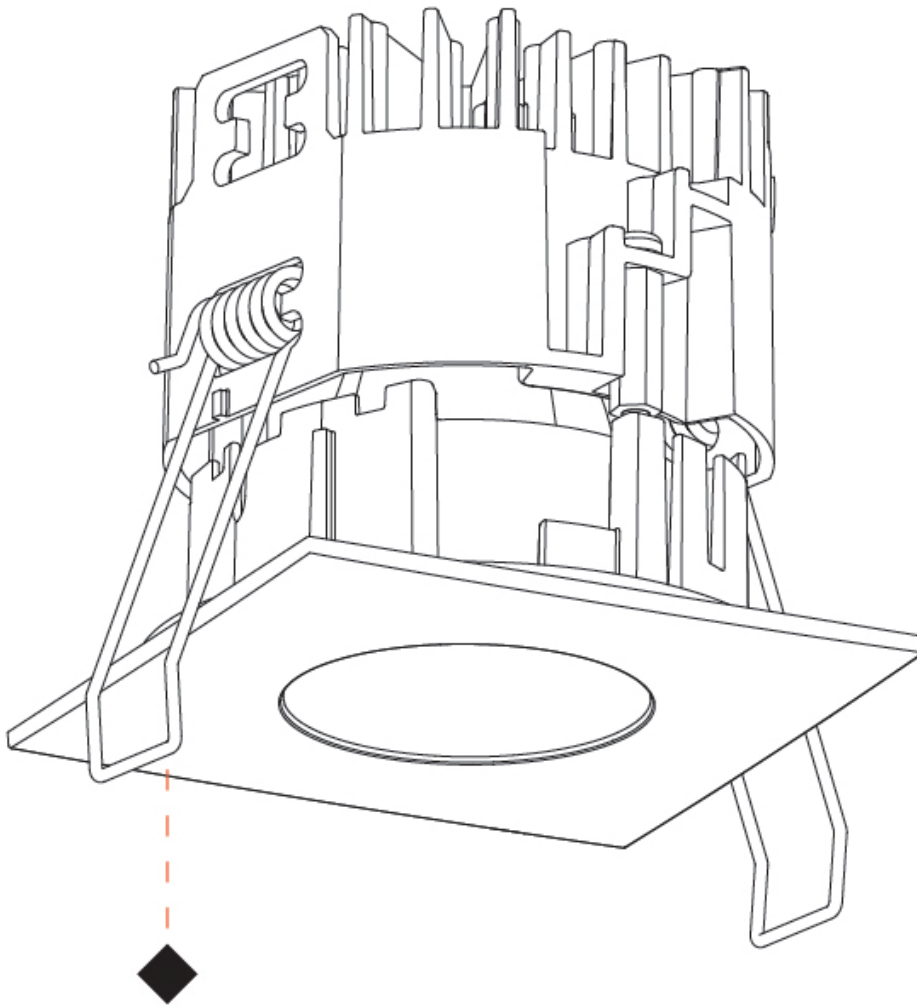

OIKO PRO SQUARE FIXED RECESSED

A350102-

PROJECT

TYPE

SPECIFIER

QUANTITY

DATE

A