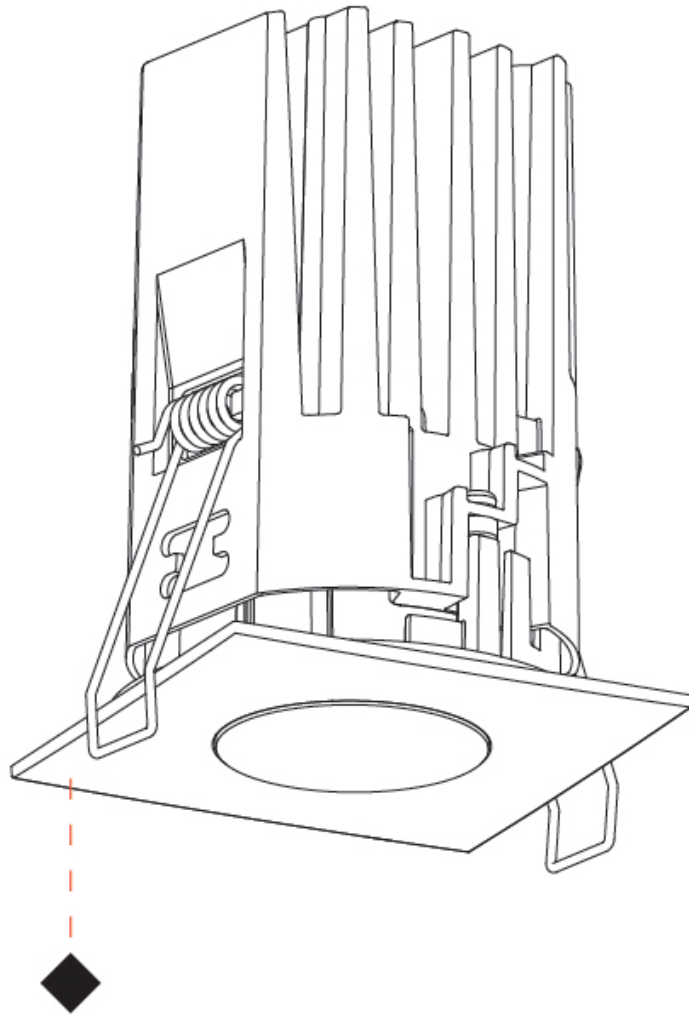

OIKO PRO SQUARE WALLWASH RECESSED

A35969-

PROJECT	_____
TYPE	_____
SPECIFIER	_____
QUANTITY	_____
DATE	_____