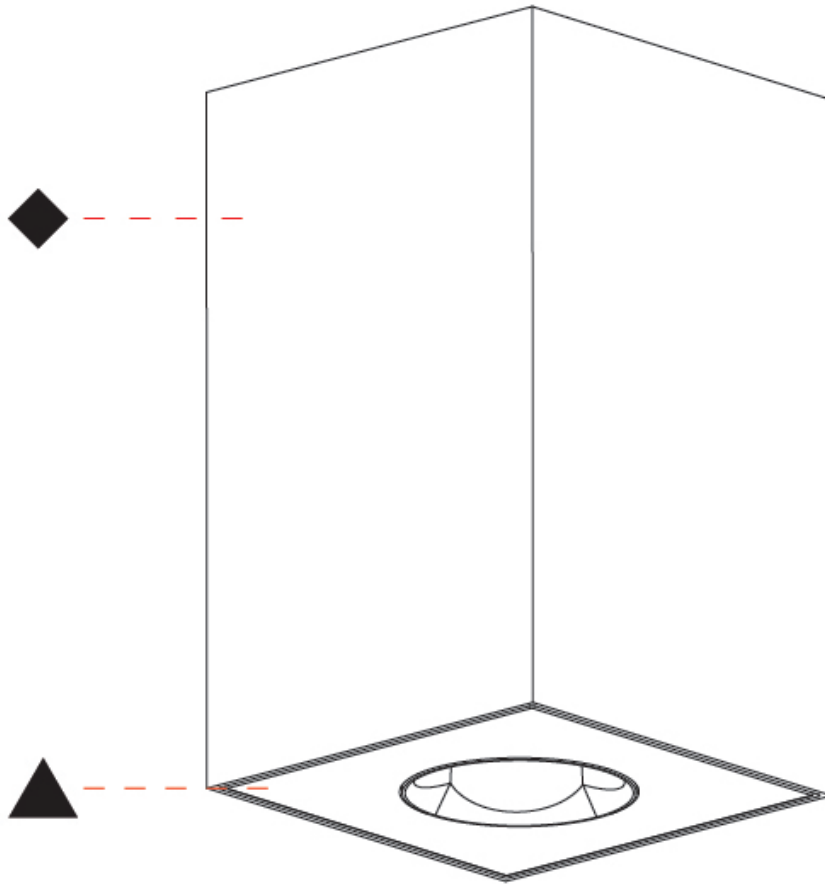

OIKO PRO SQUARE FIXED SURFACE

A3D237-

PROJECT

TYPE

SPECIFIER

QUANTITY

DATE

A