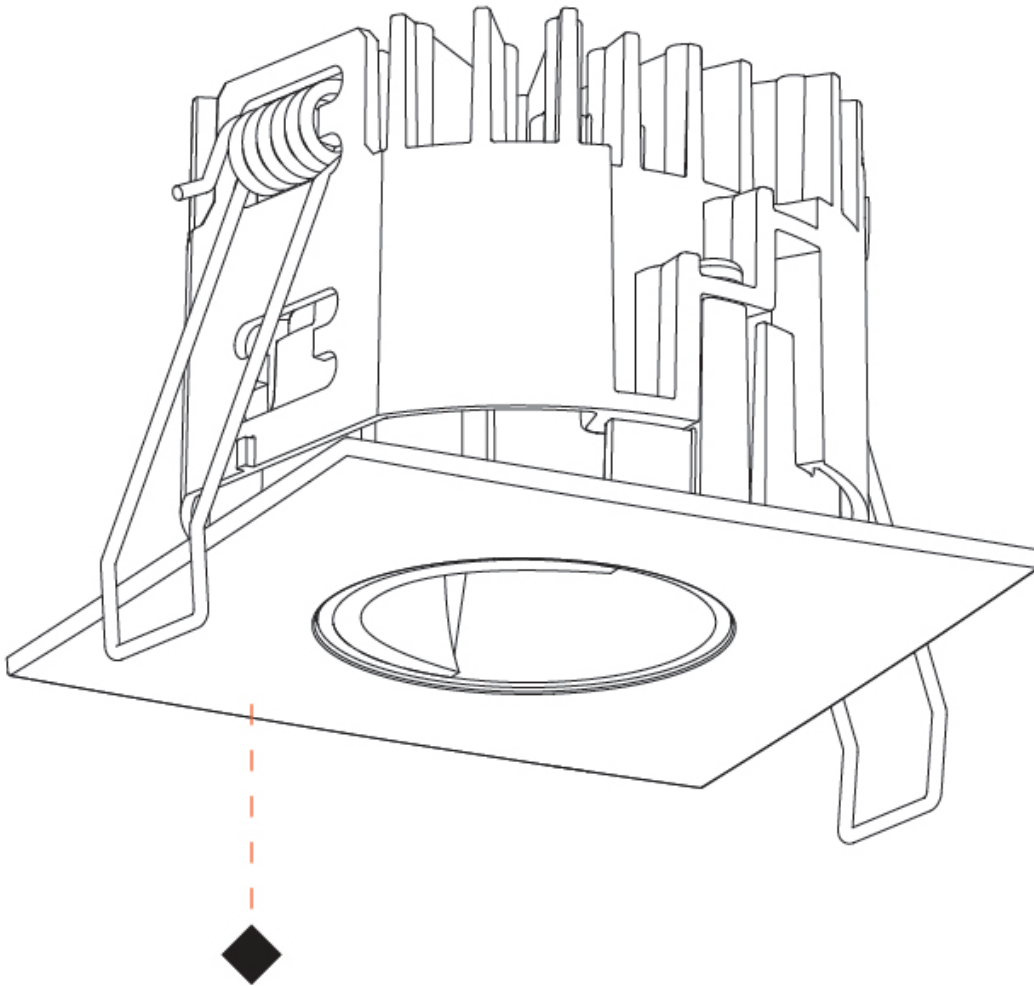

OIKO PRO SQUARE WALLWASH RECESSED

A35966-

PROJECT	_____
TYPE	_____
SPECIFIER	_____
QUANTITY	_____
DATE	_____

A