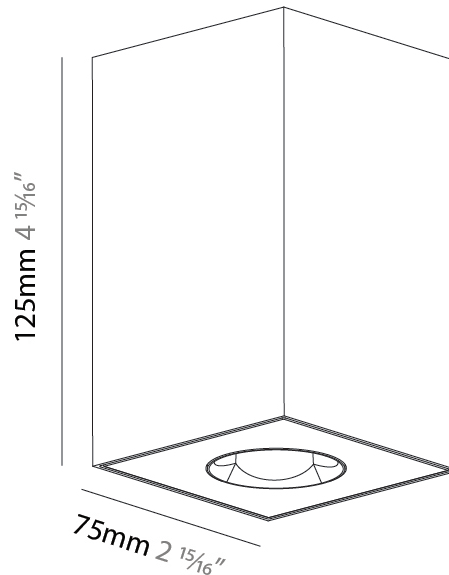

1. To build a product code in our configurator select the specify button on the base model # product page
2. To build a manual product code on this datasheet choose from the options listed below in blue font and add the suffix to the base model #

GENERAL

Series: Oiko Pro Square
Partner: Prolicht
Division: Architectural
Installation: Surface
Product Type: Ceiling Surface
Mounting Location: Ceiling
Light Distribution: Downlight

PHYSICAL

Aperture Sizes - Downlights: 1"
Shape: Square
Length (mm): 75
Length (in): 2 ¹⁵/₁₆
Width (mm): 75
Width (in): 2 ¹⁵/₁₆
Height (mm): 125
Height (in): 4 ¹⁵/₁₆
Weight (kg): 0.688

Fixture Finish: SSR / BKV / CWI / CRY / HAB / UFT / ITA / RUA / FTG / MYG / LOD / PUS / FRO / FUP / KIA / POP / BLS / SPG / MEY / GOH / CHC / COM / ABZ / JAG / OBR / MOS / ROR

Fixture Material: Metal

ELECTRICAL

Lamp Type: LED (Zhaga Standard)
Input Wattage (W): 12..9
Dimming: Tri-Mode (Non-Dimming and Phase Dimming (120Vac only) and 0-10V Dimming)
Driver Included: No
Driver Location: Remote
Driver Type: Constant Current - Universal
Driver Class: Class 2
Input Voltage (V): 120 - 277
Constant Current (MA): 350

LED

Color Temperature (°K): 2700 / 3000 / 3500 / 4000
Max. Delivered Lumen (lm): 1218 / 1214 / 1272 / 1283
Nominal Lumen (lm): 1473 / 1468 / 1538 / 1552
CRI: >90 CRI
Lamp Life (hrs): 50000

OPTICAL

Beam Angle: 34
Adjustability: Fixed

RATINGS AND CERTIFICATIONS

Certified By: Certified for North American Standards
IP rating: IP20