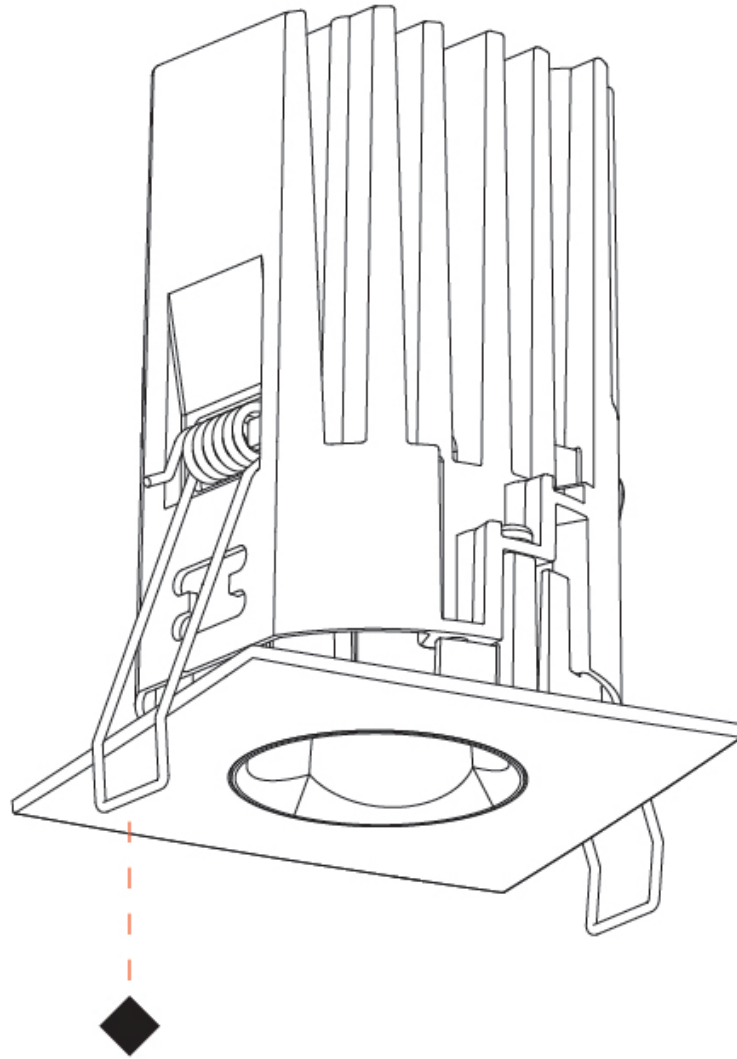

OIKO PRO SQUARE FIXED RECESSED

A35959-

PROJECT	_____
TYPE	_____
SPECIFIER	_____
QUANTITY	_____
DATE	_____