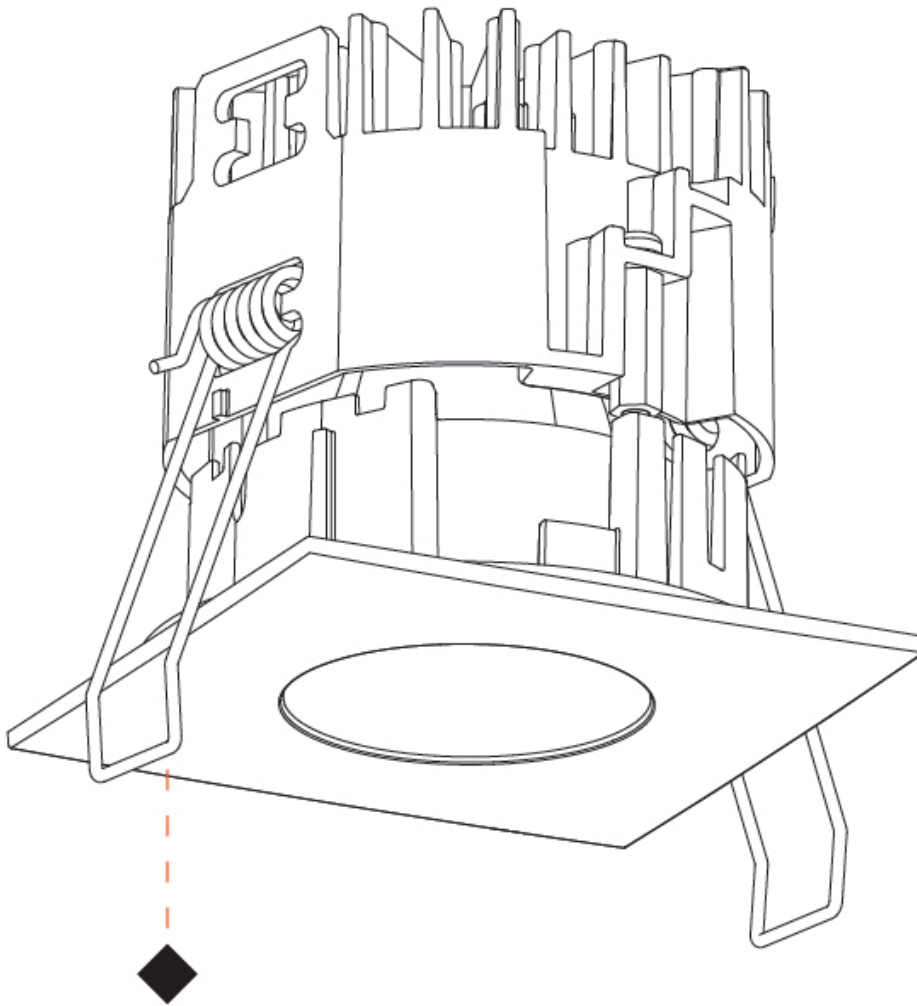

OIKO PRO SQUARE FIXED RECESSED

A35961-

PROJECT

TYPE

SPECIFIER

QUANTITY

DATE

A