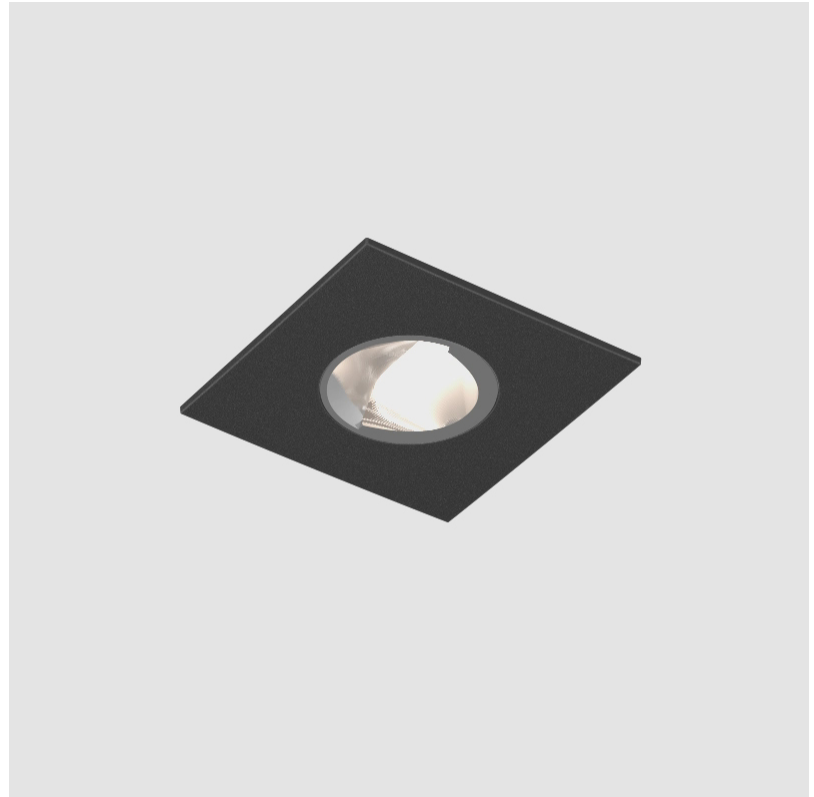

GENERAL

Series: Oiko Pro Square
Subseries: Oiko Pro Square Wallwash
Partner: Prolicht
Division: Architectural
Installation: Recessed
Product Type: Downlight
Mounting Location: Ceiling
Light Distribution: Downlight

PHYSICAL

Aperture Sizes - Downlights: 1"
Shape: Square
Length (mm): 75
Length (in): 2 ¹⁵/₁₆"
Width (mm): 75
Width (in): 2 ¹⁵/₁₆"
Height (mm): 101
Height (in): 4
Ceiling Thickness (mm): 1 - 25
Ceiling Thickness (in): 1/16 - 1 3/16
Min. Recessing Depth (mm): 105
Min. Recessing Depth (in): 4 ¹/₈"
Weight (kg): 0.343
Fixture Finish: SSR / BKV / CWI / CRY / HAB / UFT / ITA / RUA / FTG / MYG / LOD / PUS / FRO / FUP / KIA / POP / BLS / SPG / MEY / GOH / CHC / COM / ABZ / JAG / OBR / MOS / ROR
Fixture Material: Aluminum Die Cast
Cut-out Measurements: D. 68mm / 2 11/16"

ELECTRICAL

Lamp Type: LED (Zhaga Standard)
Input Wattage (W): 23.5
Total Output Wattage (W): 21.9
Dimming: Tri-Mode (Non-Dimming and Phase Dimming (120Vac only) and 0-10V Dimming)
Driver Included: No
Driver Location: Recessed Housing
Driver Type: Constant Current - Universal
Driver Class: Class 2
Input Voltage (V): 120 - 277
Constant Current (MA): 600

LED

Number of LEDs: 1
Color Temperature (°K): 2700 / 3000 / 3500 / 4000
Max. Delivered Lumen (lm): 1945 / 2014 / 2108 / 2128
Nominal Lumen (lm): 2341 / 2424 / 2537 / 2561
CRI: >90 CRI
Lamp Life (hrs): 50000

OPTICAL

RATINGS AND CERTIFICATIONS

Certified By: Certified for North American Standards
IP rating: IP20