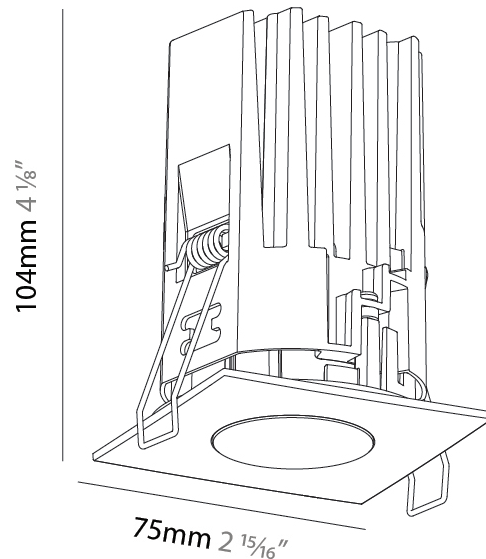

GENERAL

Series: Oiko Pro Square
Subseries: Oiko Pro Square Wallwash
Partner: Prolicht
Division: Architectural
Installation: Recessed
Product Type: Downlight
Mounting Location: Ceiling
Light Distribution: Downlight

PHYSICAL

Aperture Sizes - Downlights: 1"
Shape: Square
Length (mm): 75
Length (in): 2 ¹⁵/₁₆"
Width (mm): 75
Width (in): 2 ¹⁵/₁₆"
Height (mm): 104
Height (in): 4 ¹/₈"
Ceiling Thickness (mm): 1 - 25
Ceiling Thickness (in): 1/16 - 1 3/16
Min. Recessing Depth (mm): 110
Min. Recessing Depth (in): 4 ⁵/₁₆"
Weight (kg): 0.356
Fixture Finish: SSR / BKV / CWI / CRY / HAB / UFT / ITA / RUA / FTG / MYG / LOD / PUS / FRO / FUP / KIA / POP / BLS / SPG / MEY / GOH / CHC / COM / ABZ / JAG / OBR / MOS / ROR
Fixture Material: Aluminum Die Cast
Cut-out Measurements: D. 68mm / 2 11/16"

ELECTRICAL

Lamp Type: LED (Zhaga Standard)
Input Wattage (W): 23.5
Total Output Wattage (W): 21.9
Dimming: Tri-Mode (Non-Dimming and Phase Dimming (120Vac only) and 0-10V Dimming)
Driver Included: No
Driver Location: Recessed Housing
Driver Type: Constant Current - Universal
Driver Class: Class 2
Input Voltage (V): 120 - 277
Constant Current (MA): 600

LED

Number of LEDs: 1
Color Temperature (°K): 2700 / 3000 / 3500 / 4000
Max. Delivered Lumen (lm): 1863 / 1930 / 2020 / 2038
Nominal Lumen (lm): 2341 / 2424 / 2537 / 2561
CRI: >90 CRI
Lamp Life (hrs): 50000

OPTICAL

RATINGS AND CERTIFICATIONS

Certified By: Certified for North American Standards
IP rating: IP54