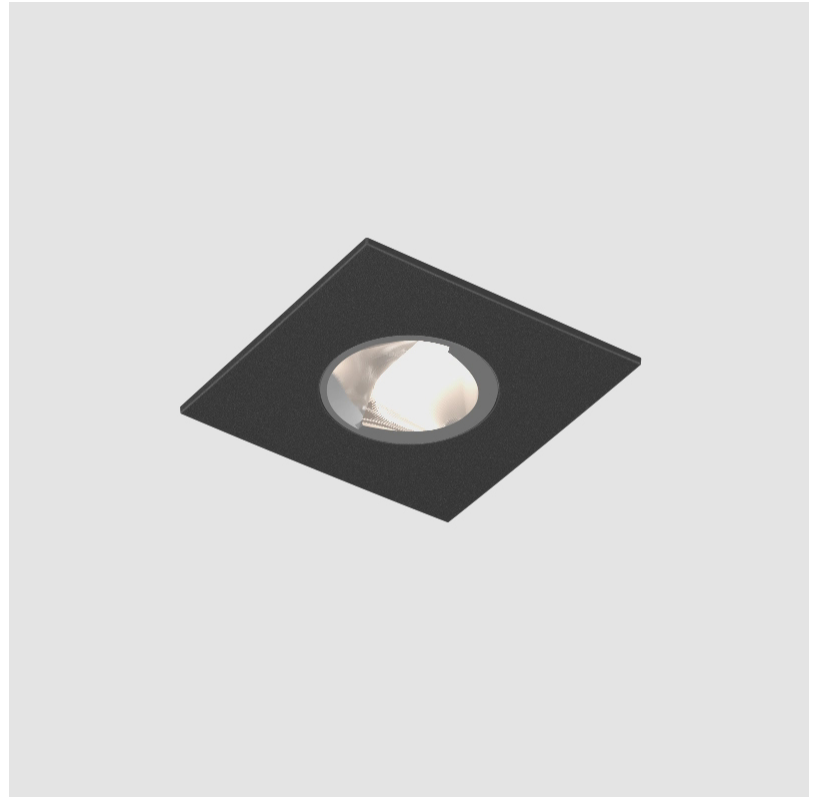

GENERAL

Series: Oiko Pro Square
Subseries: Oiko Pro Square Wallwash
Partner: Prolicht
Division: Architectural
Installation: Recessed
Product Type: Downlight
Mounting Location: Ceiling
Light Distribution: Downlight

PHYSICAL

Aperture Sizes - Downlights: 1"
Shape: Square
Length (mm): 75
Length (in): 2 ¹⁵/₁₆"
Width (mm): 75
Width (in): 2 ¹⁵/₁₆"
Height (mm): 104
Height (in): 4 ¹/₈"
Ceiling Thickness (mm): 1 - 25
Ceiling Thickness (in): 1/16 - 1 3/16
Min. Recessing Depth (mm): 110
Min. Recessing Depth (in): 4 ⁵/₁₆"
Weight (kg): 0.356
Fixture Finish: SSR / BKV / CWI / CRY / HAB / UFT / ITA / RUA / FTG / MYG / LOD / PUS / FRO / FUP / KIA / POP / BLS / SPG / MEY / GOH / CHC / COM / ABZ / JAG / OBR / MOS / ROR
Fixture Material: Aluminum Die Cast
Cut-out Measurements: D. 68mm / 2 11/16"

ELECTRICAL

Lamp Type: LED (Zhaga Standard)
Input Wattage (W): 23.5
Total Output Wattage (W): 21.9
Dimming: Tri-Mode (Non-Dimming and Phase Dimming (120Vac only) and 0-10V Dimming)
Driver Included: No
Driver Location: Recessed Housing
Driver Type: Constant Current - Universal
Driver Class: Class 2
Input Voltage (V): 120 - 277
Constant Current (MA): 600

LED

Number of LEDs: 1
Color Temperature (°K): 2700 / 3000 / 3500 / 4000
Max. Delivered Lumen (lm): 1863 / 1930 / 2020 / 2038
Nominal Lumen (lm): 2341 / 2424 / 2537 / 2561
CRI: >90 CRI
Lamp Life (hrs): 50000

OPTICAL

RATINGS AND CERTIFICATIONS

Certified By: Certified for North American Standards
IP rating: IP54