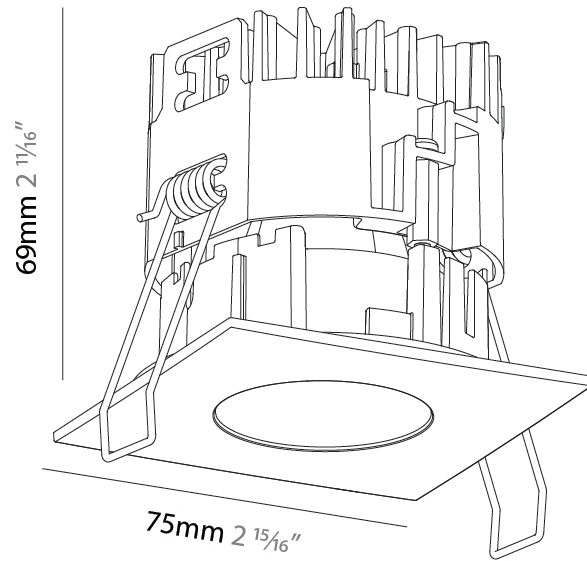

PHYSICAL

Aperture Sizes - Downlights: 1"
Shape: Square
Length (mm): 75
Length (in): 2 ¹⁵/₁₆"
Width (mm): 75
Width (in): 2 ¹⁵/₁₆"
Height (mm): 69
Height (in): 2 ⁷/₁₆"
Ceiling Thickness (mm): 1 - 25
Ceiling Thickness (in): 1/16 - 1 3/16
Min. Recessing Depth (mm): 70
Min. Recessing Depth (in): 2 ³/₄"
Weight (kg): 0.209
Diffuser: Lens Pack - No Lens / Opal / Linear Spread Lens / Honeycomb / Spread Lens
Fixture Finish: SSR / BKV / CWI / CRY / HAB / UFT / ITA / RUA / FTG / MYG / LOD / PUS / FRO / FUP / KIA / POP / BLS / SPG / MEY / GOH / CHC / COM / ABZ / JAG / OBR / MOS / ROR
Fixture Material: Aluminum Die Cast
Cut-out Measurements: D. 68mm / 2 11/16"

ELECTRICAL

Lamp Type: LED (Zhaga Standard)
Input Wattage (W): 15
Total Output Wattage (W): 14.6
Dimming: Tri-Mode (Non-Dimming and Phase Dimming (120Vac only) and 0-10V Dimming)
Driver Included: Yes
Driver Location: Remote
Driver Type: Constant Current - Universal
Driver Class: Class 2
Input Voltage (V): 120 - 277
Constant Current (MA): 350

LED

Number of LEDs: 1
Color Temperature (°K): 2700 / 3000 / 3500 / 4000
Max. Delivered Lumen (lm): 1326 / 1332 / 1395 / 1408
CRI: >90 CRI
Lamp Life (hrs): 50000

OPTICAL

Reflector°: 36

RATINGS AND CERTIFICATIONS

Certified By: Certified for North American Standards
IP rating: IP54