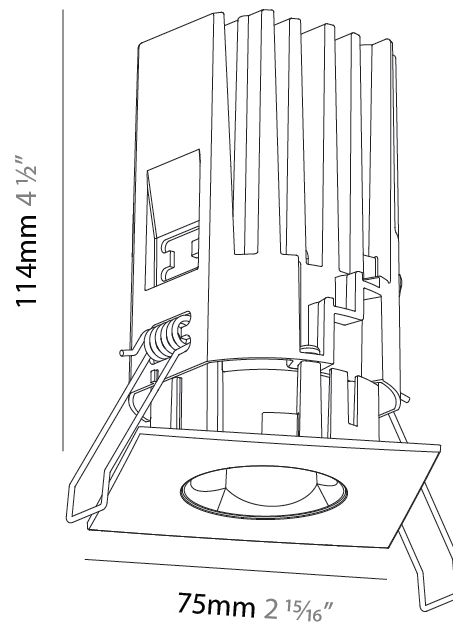

PHYSICAL

Aperture Sizes - Downlights: 1"
Shape: Square
Length (mm): 75
Length (in): 2 ¹⁵/₁₆"
Width (mm): 75
Width (in): 2 ¹⁵/₁₆"
Height (mm): 114
Height (in): 4 ¹/₂"
Ceiling Thickness (mm): 1 - 25
Ceiling Thickness (in): 1/16 - 1 3/16
Min. Recessing Depth (mm): 120
Min. Recessing Depth (in): 4 ³/₄"
Weight (kg): 0.357
Diffuser: Lens Pack - No Lens / Opal / Linear Spread Lens / Honeycomb / Spread Lens
Fixture Finish: SSR / BKV / CWI / CRY / HAB / UFT / ITA / RUA / FTG / MYG / LOD / PUS / FRO / FUP / KIA / POP / BLS / SPG / MEY / GOH / CHC / COM / ABZ / JAG / OBR / MOS / ROR
Fixture Material: Aluminum Die Cast
Cut-out Measurements: D. 68mm / 2 11/16"

ELECTRICAL

Lamp Type: LED (Zhaga Standard)
Input Wattage (W): 23.5
Total Output Wattage (W): 21.9
Dimming: Tri-Mode (Non-Dimming and Phase Dimming (120Vac only) and 0-10V Dimming)
Driver Included: No
Driver Location: Recessed Housing
Driver Type: Constant Current - Universal
Driver Class: Class 2
Input Voltage (V): 120 - 277
Constant Current (MA): 600

LED

Number of LEDs: 1
Color Temperature (°K): 2700 / 3000 / 3500 / 4000
Max. Delivered Lumen (lm): 1936 / 2005 / 2098 / 2118
Nominal Lumen (lm): 1936 / 2424 / 2537 / 2561
CRI: >90 CRI
Lamp Life (hrs): 50000

OPTICAL

Beam Angle: 34

RATINGS AND CERTIFICATIONS

Certified By: Certified for North American Standards
IP rating: IP20