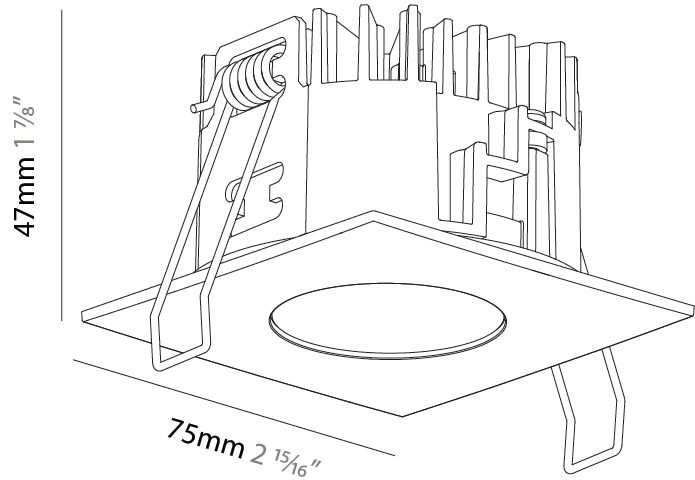

GENERAL

Series: Oiko Pro Square
Subseries: Oiko Pro Square Fixed
Partner: Prolicht
Division: Architectural
Installation: Recessed
Product Type: Downlight
Mounting Location: Ceiling
Light Distribution: Downlight

PHYSICAL

Aperture Sizes - Downlights: 1"
Shape: Square
Length (mm): 75
Length (in): 2 ¹⁵/₁₆"
Width (mm): 75
Width (in): 2 ¹⁵/₁₆"
Height (mm): 46
Height (in): 1 ¹³/₁₆"
Ceiling Thickness (mm): 1 - 25
Ceiling Thickness (in): 1/16 - 1 3/16
Min. Recessing Depth (mm): 50
Min. Recessing Depth (in): 1 ¹⁵/₁₆"
Weight (kg): 0.186
Diffuser: Lens Pack - No Lens / Opal / Linear Spread Lens / Honeycomb / Spread Lens
Fixture Finish: SSR / BKV / CWI / CRY / HAB / UFT / ITA / RUA / FTG / MYG / LOD / PUS / FRO / FUP / KIA / POP / BLS / SPG / MEY / GOH / CHC / COM / ABZ / JAG / OBR / MOS / ROR
Fixture Material: Aluminum Die Cast
Cut-out Measurements: D. 68mm / 2 11/16"

ELECTRICAL

Lamp Type: LED (Zhaga Standard)
Input Wattage (W): 14.4
Driver Included: No
Driver Location: Remote
Driver Class: Class 2
Input Voltage (V): 120 - 277
Constant Current (MA): 350

LED

Number of LEDs: 1
Color Temperature (°K): 2700-6500 Tunable White
Max. Delivered Lumen (lm): 1121 - 1319
Nominal Lumen (lm): 1242 - 1460
CRI: >90 CRI
Lamp Life (hrs): 50000

OPTICAL

Beam Angle: 60

RATINGS AND CERTIFICATIONS

Certified By: Certified for North American Standards
IP rating: IP20