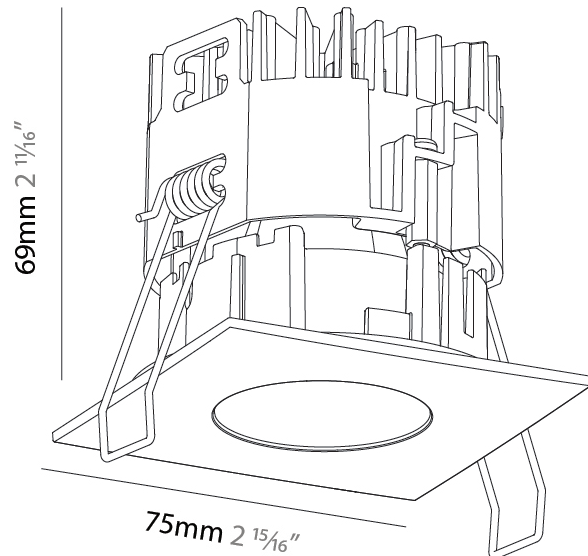

PHYSICAL

Aperture Sizes - Downlights: 1"
Shape: Square
Length (mm): 75
Length (in): 2 ¹⁵/₁₆"
Width (mm): 75
Width (in): 2 ¹⁵/₁₆"
Height (mm): 65
Height (in): 2 ⁹/₁₆"
Ceiling Thickness (mm): 1 - 25
Ceiling Thickness (in): 1/16 - 1 3/16
Min. Recessing Depth (mm): 70
Min. Recessing Depth (in): 2 ³/₄"
Weight (kg): 0.19
Diffuser: Lens Pack - No Lens / Opal / Linear Spread Lens / Honeycomb / Spread Lens
Fixture Finish: SSR / BKV / CWI / CRY / HAB / UFT / ITA / RUA / FTG / MYG / LOD / PUS / FRO / FUP / KIA / POP / BLS / SPG / MEY / GOH / CHC / COM / ABZ / JAG / OBR / MOS / ROR
Fixture Material: Aluminum Die Cast
Cut-out Measurements: D. 68mm / 2 11/16"

ELECTRICAL

Lamp Type: LED (Zhaga Standard)
Input Wattage (W): 15
Total Output Wattage (W): 12.7
Dimming: Tri-Mode (Non-Dimming and Phase Dimming (120Vac only) and 0-10V Dimming)
Driver Included: No
Driver Location: Remote
Driver Type: Constant Current - 120/277
Driver Class: Class 2
Input Voltage (V): 120 - 277
Constant Current (MA): 700

LED

Number of LEDs: 1
Color Temperature (°K): 2700-6500 Tunable White
Max. Delivered Lumen (lm): 960 - 1129
Nominal Lumen (lm): 1242 - 1460
CRI: >90 CRI
Lamp Life (hrs): 50000

OPTICAL

Beam Angle: 36

RATINGS AND CERTIFICATIONS

Certified By: Certified for North American Standards
IP rating: IP20