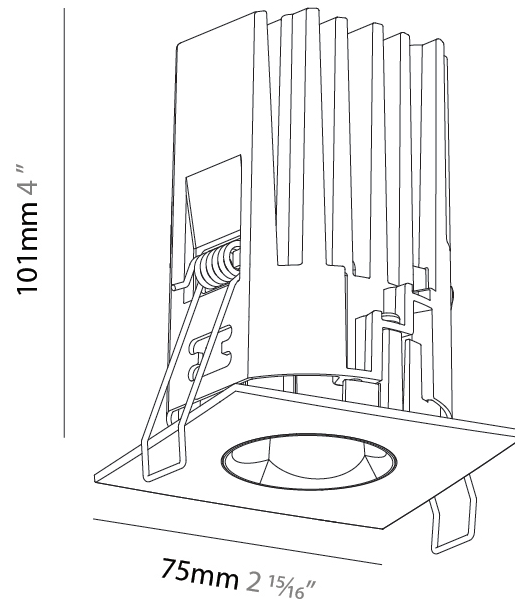

PHYSICAL

Aperture Sizes - Downlights: 1"
Shape: Square
Length (mm): 75
Length (in): 2 ¹⁵/₁₆"
Width (mm): 75
Width (in): 2 ¹⁵/₁₆"
Height (mm): 101
Height (in): 4
Ceiling Thickness (mm): 1 - 25
Ceiling Thickness (in): 1/16 - 1 3/16
Min. Recessing Depth (mm): 104
Min. Recessing Depth (in): 4 ¹/₈"
Weight (kg): 0.354
Diffuser: Lens Pack - No Lens / Opal / Linear Spread Lens / Honeycomb / Spread Lens
Fixture Finish: SSR / BKV / CWI / CRY / HAB / UFT / ITA / RUA / FTG / MYG / LOD / PUS / FRO / FUP / KIA / POP / BLS / SPG / MEY / GOH / CHC / COM / ABZ / JAG / OBR / MOS / ROR
Fixture Material: Aluminum Die Cast
Cut-out Measurements: D. 68mm / 2 11/16"

ELECTRICAL

Lamp Type: LED (Zhaga Standard)
Input Wattage (W): 23.5
Total Output Wattage (W): 21.9
Dimming: Tri-Mode (Non-Dimming and Phase Dimming (120Vac only) and 0-10V Dimming)
Driver Included: No
Driver Location: Recessed Housing
Driver Type: Constant Current - Universal
Driver Class: Class 2
Input Voltage (V): 120 - 277
Constant Current (MA): 600

LED

Number of LEDs: 1
Color Temperature (°K): 2700 / 3000 / 3500 / 4000
Max. Delivered Lumen (lm): 2055 / 2128 / 2228 / 2248
Nominal Lumen (lm): 2341 / 2424 / 2537 / 2561
CRI: >90 CRI
Lamp Life (hrs): 50000

OPTICAL

Beam Angle: 50

RATINGS AND CERTIFICATIONS

Certified By: Certified for North American Standards
IP rating: IP20