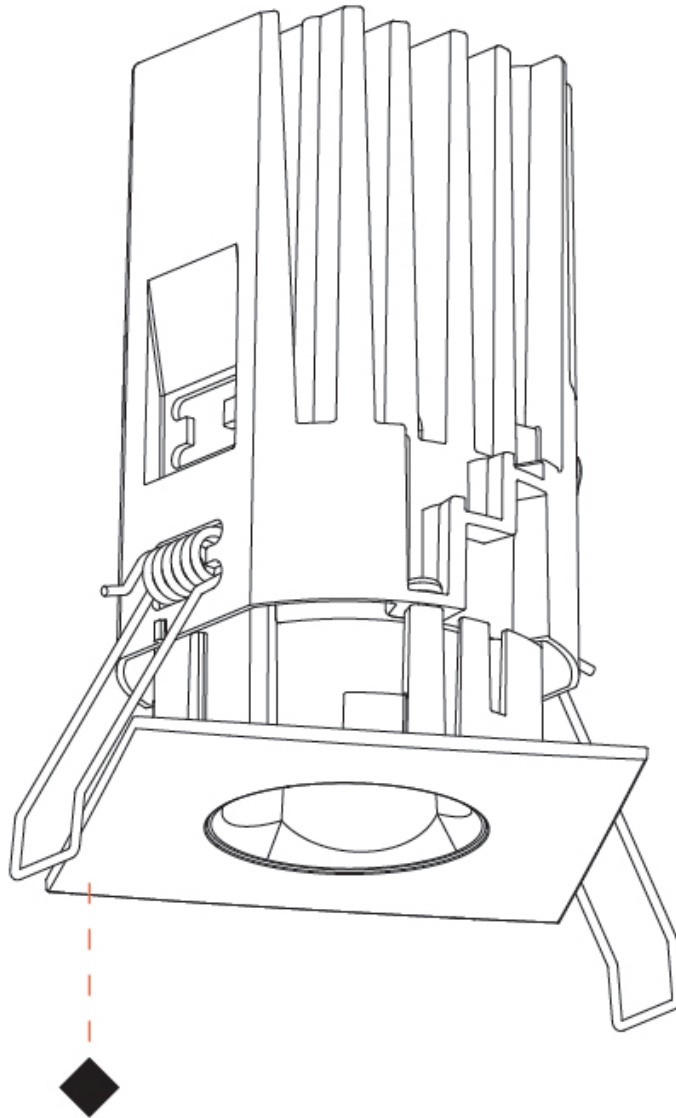

OIKO PRO SQUARE FIXED RECESSED

A35958-

PROJECT

TYPE

SPECIFIER

QUANTITY

DATE

A