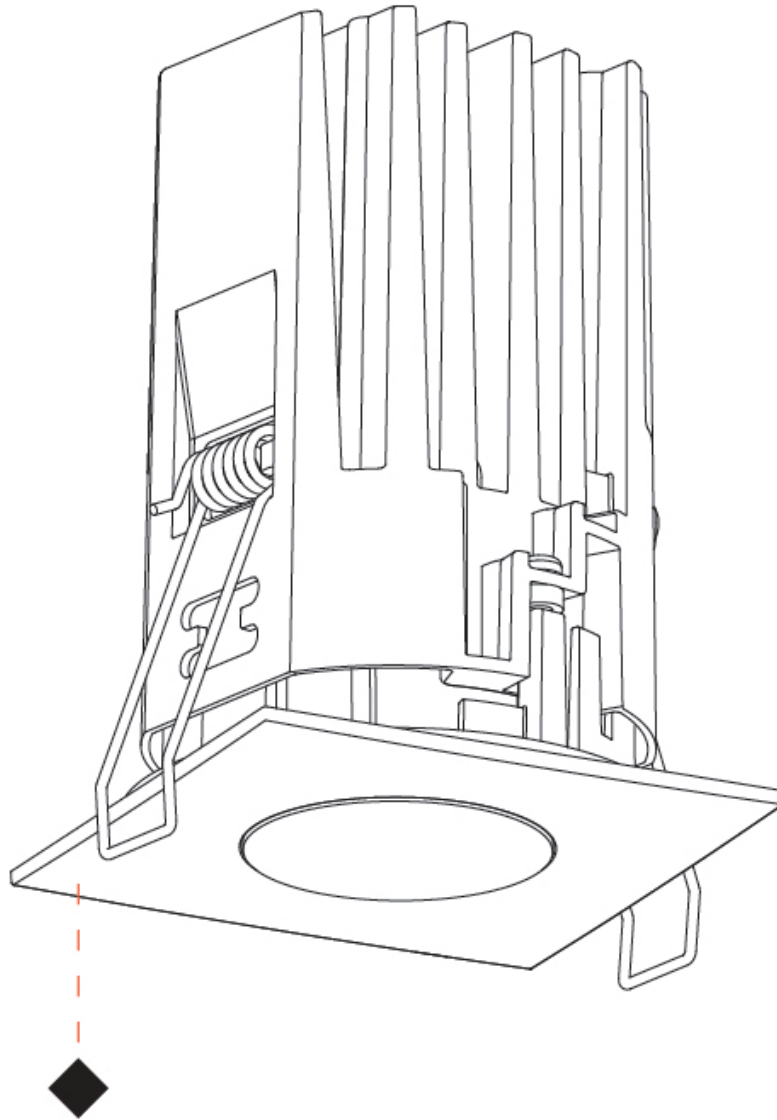

OIKO PRO SQUARE HO RECESSED

A35971-

PROJECT

TYPE

SPECIFIER

QUANTITY

DATE

A