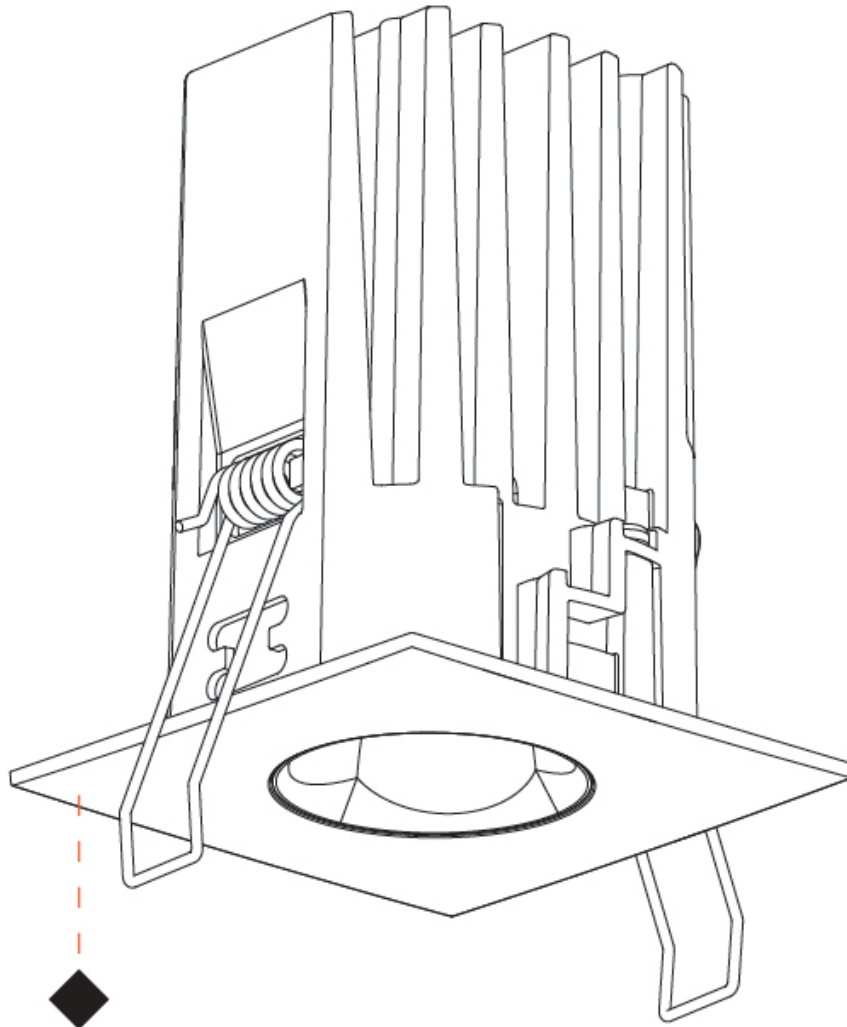

OIKO PRO SQUARE FIXED RECESSED

A35960-

PROJECT

TYPE

SPECIFIER

QUANTITY

DATE

A