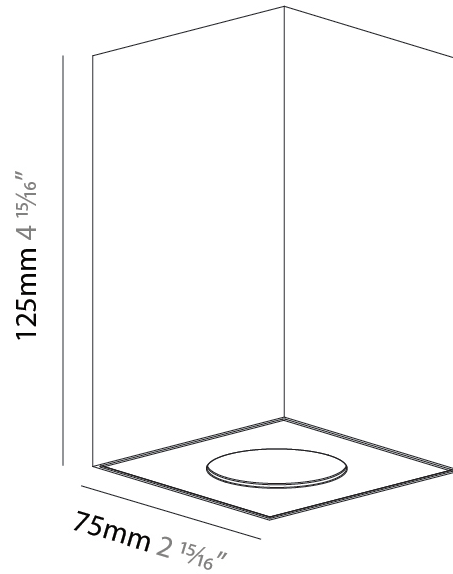

1. To build a product code in our configurator select the specify button on the base model # product page
2. To build a manual product code on this datasheet choose from the options listed below in blue font and add the suffix to the base model #

GENERAL

Series: Oiko Pro Square
Partner: Prolicht
Division: Architectural
Installation: Surface
Product Type: Ceiling Surface
Mounting Location: Ceiling
Light Distribution: Downlight

PHYSICAL

Aperture Sizes - Downlights: 1"
Shape: Square
Length (mm): 75
Length (in): 2 ¹⁵/₁₆
Width (mm): 75
Width (in): 2 ¹⁵/₁₆
Height (mm): 125
Height (in): 4 ¹⁵/₁₆
Weight (kg): 0.628

Fixture Finish: SSR / BKV / CWI / CRY / HAB / UFT / ITA / RUA / FTG / MYG / LOD / PUS / FRO / FUP / KIA / POP / BLS / SPG / MEY / GOH / CHC / COM / ABZ / JAG / OBR / MOS / ROR

Fixture Material: Metal

ELECTRICAL

Lamp Type: LED (Zhaga Standard)
Input Wattage (W): 13.7
Dimming: Tri-Mode (Non-Dimming and Phase Dimming (120Vac only) and 0-10V Dimming)
Driver Included: No
Driver Location: Remote
Driver Type: Constant Current - Universal
Driver Class: Class 2
Input Voltage (V): 120 - 277
Constant Current (MA): 350

LED

Color Temperature (°K): 2700 / 3000 / 3500 / 4000
Max. Delivered Lumen (lm): 954 / 1028 / 1088 / 1091
Nominal Lumen (lm): 1246 / 1342 / 1396 / 1424
CRI: >90 CRI
Lamp Life (hrs): 50000

OPTICAL

Beam Angle: 14
Adjustability: Fixed

RATINGS AND CERTIFICATIONS

Certified By: Certified for North American Standards
IP rating: IP20