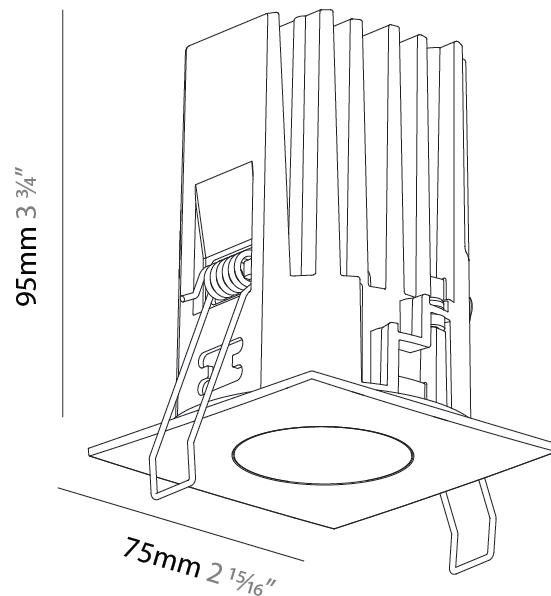

PHYSICAL

Aperture Sizes - Downlights: 1"
Shape: Square
Length (mm): 75
Length (in): 2 ¹⁵/₁₆"
Width (mm): 75
Width (in): 2 ¹⁵/₁₆"
Height (mm): 95
Height (in): 3 ³/₄"
Ceiling Thickness (mm): 1 - 25
Ceiling Thickness (in): 1/16 - 1 3/16
Min. Recessing Depth (mm): 100
Min. Recessing Depth (in): 3 ¹⁵/₁₆"
Weight (kg): 0.351
Diffuser: Lens Pack - No Lens / Opal / Linear Spread Lens / Honeycomb / Spread Lens
Fixture Finish: SSR / BKV / CWI / CRY / HAB / UFT / ITA / RUA / FTG / MYG / LOD / PUS / FRO / FUP / KIA / POP / BLS / SPG / MEY / GOH / CHC / COM / ABZ / JAG / OBR / MOS / ROR
Fixture Material: Aluminum Die Cast
Cut-out Measurements: D. 68mm / 2 11/16"

ELECTRICAL

Lamp Type: LED (Zhaga Standard)
Input Wattage (W): 23.5
Total Output Wattage (W): 21.9
Dimming: Tri-Mode (Non-Dimming and Phase Dimming (120Vac only) and 0-10V Dimming)
Driver Included: No
Driver Location: Recessed Housing
Driver Type: Constant Current - Universal
Driver Class: Class 2
Input Voltage (V): 120 - 277
Constant Current (MA): 600

LED

Number of LEDs: 1
Color Temperature (°K): 2700 / 3000 / 3500 / 4000
Max. Delivered Lumen (lm): 2076 / 2150 / 2251 / 2272
Nominal Lumen (lm): 2341 / 2424 / 2537 / 2561
CRI: >90 CRI
Lamp Life (hrs): 50000

OPTICAL

Beam Angle: 60

RATINGS AND CERTIFICATIONS

Certified By: Certified for North American Standards
IP rating: IP20