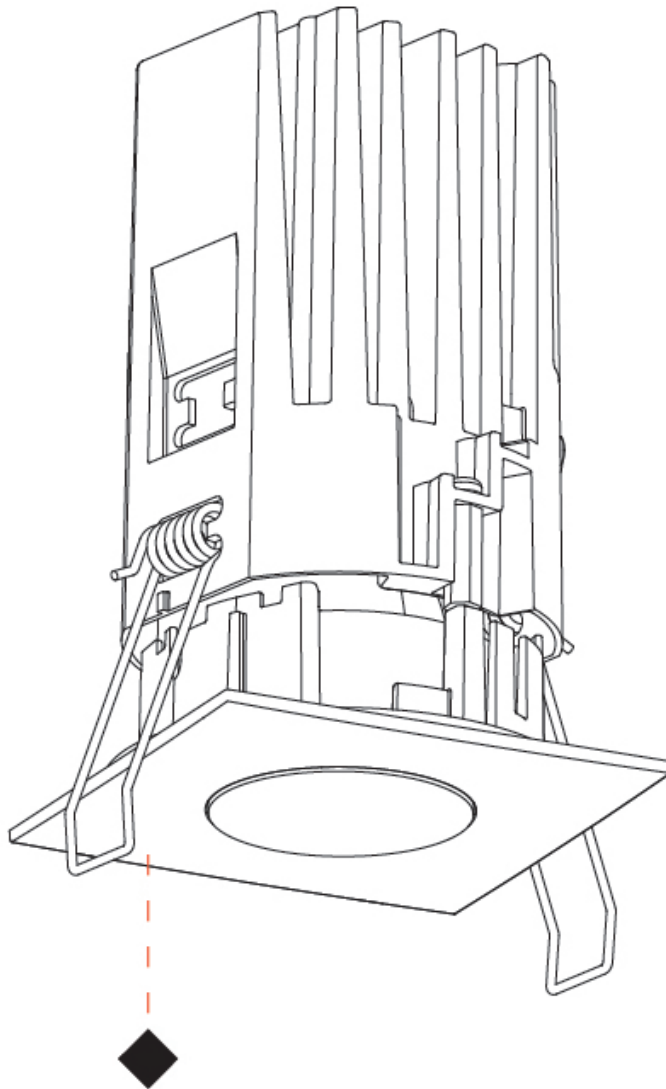

OIKO PRO SQUARE HO RECESSED

A35970-

PROJECT	_____
TYPE	_____
SPECIFIER	_____
QUANTITY	_____
DATE	_____