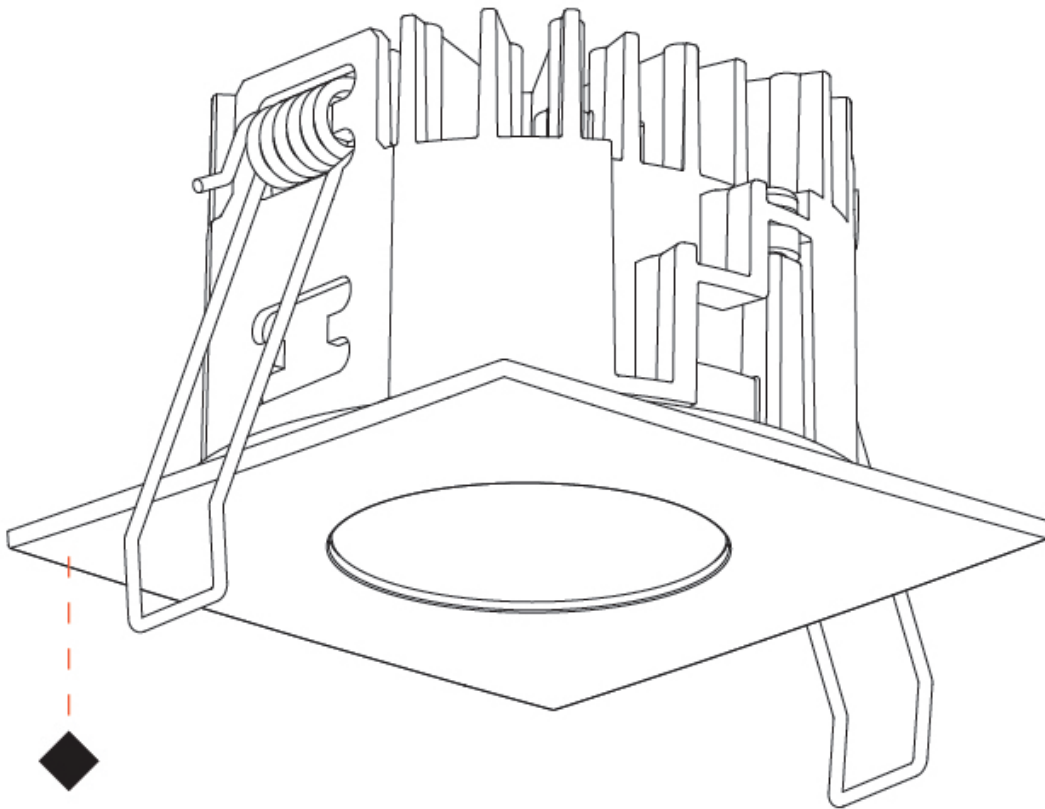

OIKO PRO SQUARE FIXED RECESSED

A350104-

PROJECT _____

TYPE _____

SPECIFIER _____

QUANTITY _____

DATE _____

A