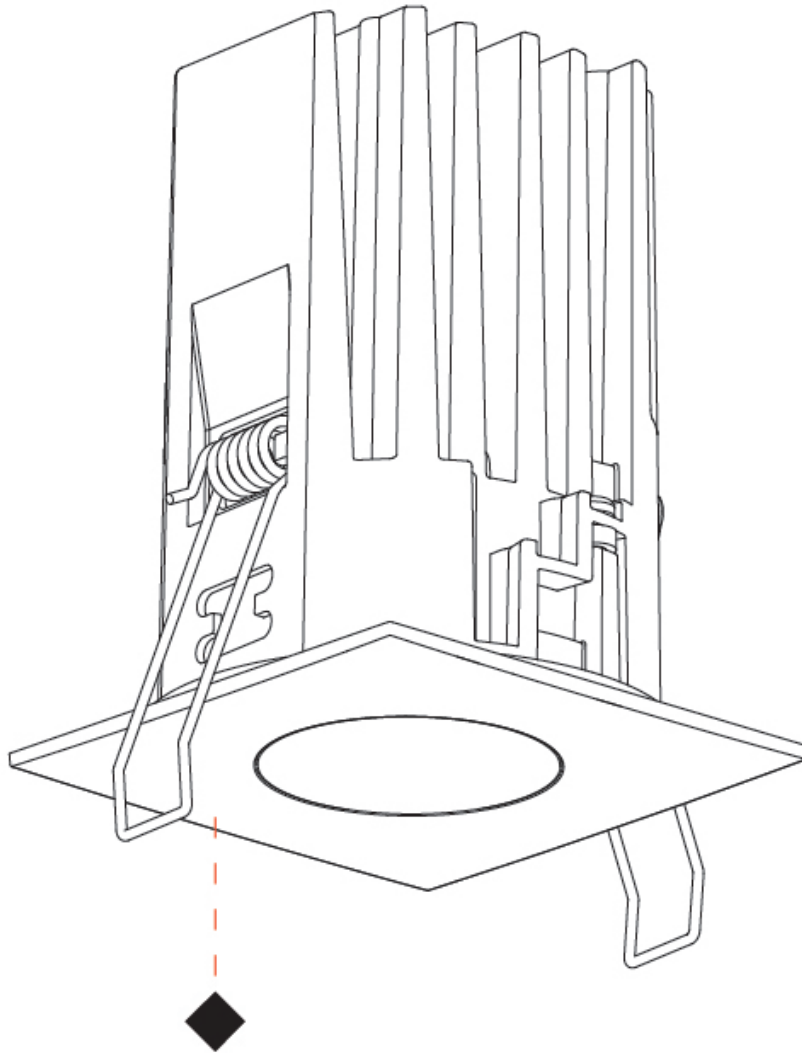

OIKO PRO SQUARE HO RECESSED

A35972-

PROJECT _____

TYPE _____

SPECIFIER _____

QUANTITY _____

DATE _____

A