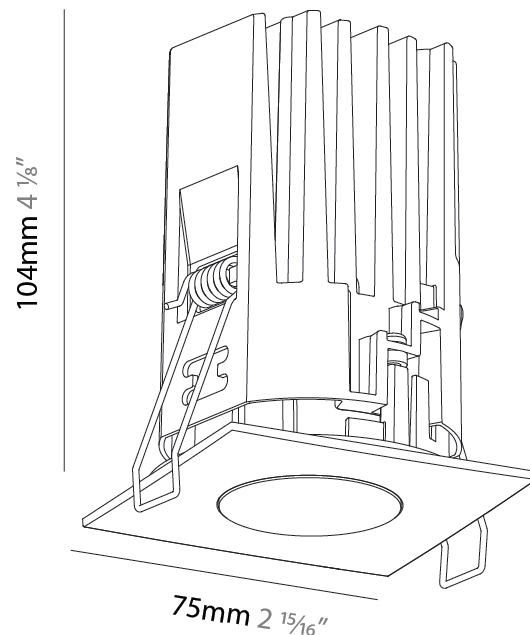

PHYSICAL

Aperture Sizes - Downlights: 1"
Shape: Square
Length (mm): 75
Length (in): 2 ¹⁵/₁₆"
Width (mm): 75
Width (in): 2 ¹⁵/₁₆"
Height (mm): 104
Height (in): 4 ¹/₈"
Ceiling Thickness (mm): 1 - 25
Ceiling Thickness (in): 1/16 - 1 3/16
Min. Recessing Depth (mm): 110
Min. Recessing Depth (in): 4 ¹⁵/₁₆"
Weight (kg): 0.351
Diffuser: Lens Pack - No Lens / Opal / Linear Spread Lens / Honeycomb / Spread Lens
Fixture Finish: SSR / BKV / CWI / CRY / HAB / UFT / ITA / RUA / FTG / MYG / LOD / PUS / FRO / FUP / KIA / POP / BLS / SPG / MEY / GOH / CHC / COM / ABZ / JAG / OBR / MOS / ROR
Fixture Material: Aluminum Die Cast
Cut-out Measurements: D. 68mm / 2 11/16"

ELECTRICAL

Lamp Type: LED (Zhaga Standard)
Input Wattage (W): 23.5
Total Output Wattage (W): 21.9
Dimming: Tri-Mode (Non-Dimming and Phase Dimming (120Vac only) and 0-10V Dimming)
Driver Included: No
Driver Location: Recessed Housing
Driver Type: Constant Current - Universal
Driver Class: Class 2
Input Voltage (V): 120 - 277
Constant Current (MA): 600

LED

Number of LEDs: 1
Color Temperature (°K): 2700 / 3000 / 3500 / 4000
Max. Delivered Lumen (lm): 1957 / 2027 / 2121 / 2141
Nominal Lumen (lm): 2341 / 2424 / 2537 / 2561
CRI: >90 CRI
Lamp Life (hrs): 50000

OPTICAL

Beam Angle: 50

RATINGS AND CERTIFICATIONS

Certified By: Certified for North American Standards
IP rating: IP20