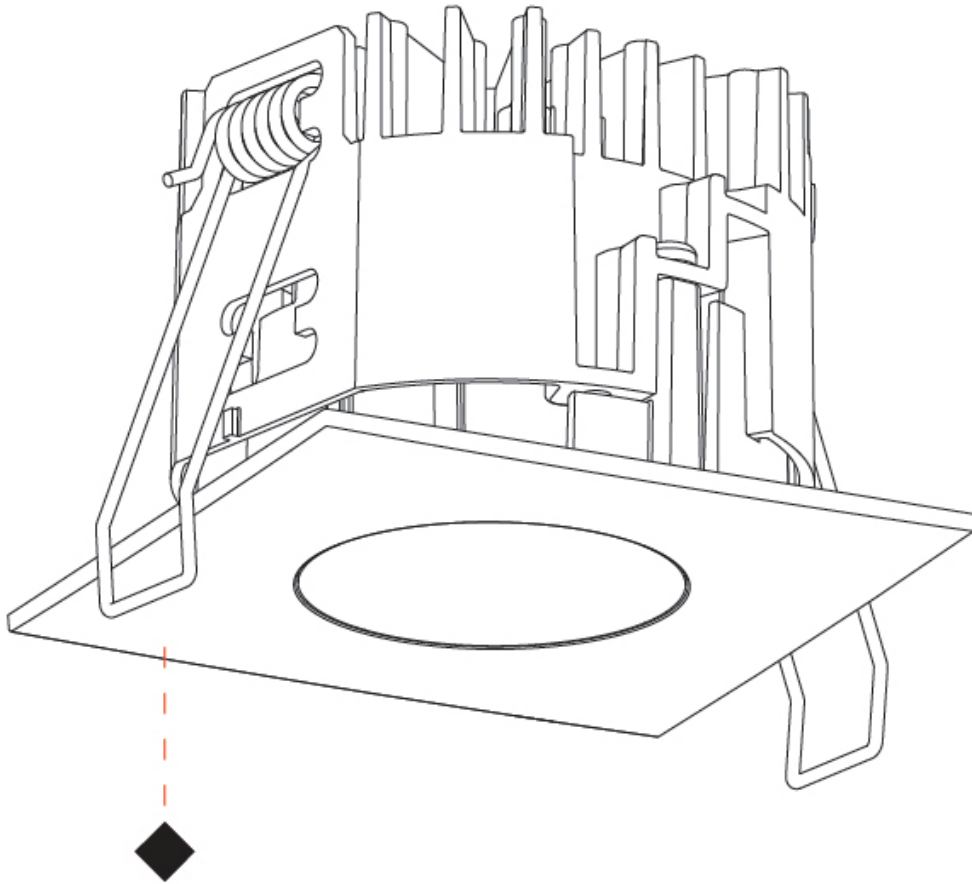

OIKO PRO SQUARE FIXED RECESSED

A35956-

PROJECT	_____
TYPE	_____
SPECIFIER	_____
QUANTITY	_____
DATE	_____