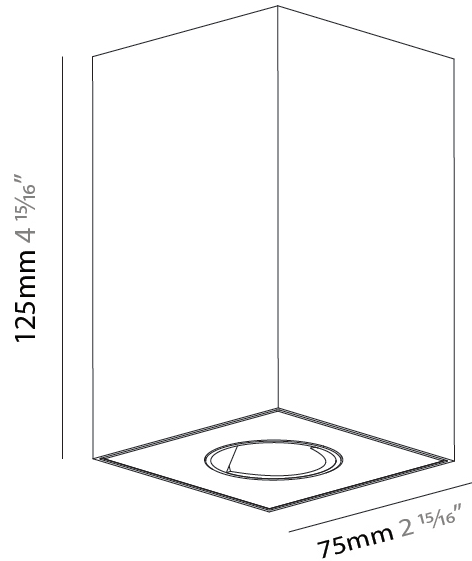

1. To build a product code in our configurator select the specify button on the base model # product page
2. To build a manual product code on this datasheet choose from the options listed below in blue font and add the suffix to the base model #

GENERAL

Series: Oiko Pro Square
Subseries: Oiko Pro Wallwash
Partner: Prolicht
Division: Architectural
Installation: Surface
Product Type: Wallwash
Mounting Location: Ceiling
Light Distribution: Downlight

PHYSICAL

Aperture Sizes - Downlights: 1"
Shape: Square
Diameter (mm): 75
Diameter (in): 2 ¹⁵/₁₆
Height (mm): 125
Height (in): 4 ¹⁵/₁₆
Weight (kg): 0.688
Fixture Finish: SSR / BKV / CWI / CRY / HAB / UFT / ITA / RUA / FTG / MYG / LOD / PUS / FRO / FUP / KIA / POP / BLS / SPG / MEY / GOH / CHC / COM / ABZ / JAG / OBR / MOS / ROR
Fixture Material: Metal

ELECTRICAL

Lamp Type: LED (Zhaga Standard)
Input Wattage (W): 12.9
Dimming: Tri-Mode (Non-Dimming and Phase Dimming (120Vac only) and 0-10V Dimming)
Driver Included: No
Driver Location: Remote
Driver Type: Constant Current - Universal
Driver Class: Class 2
Input Voltage (V): 120 - 277

LED

Number of LEDs: 1
Color Temperature (°K): 2700 / 3000 / 3500 / 4000
Max. Delivered Lumen (lm): 1244 / 1220 / 1278 / 1289
Nominal Lumen (lm): 1473 / 1468 / 1538 / 1552
CRI: >90 CRI
Lamp Life (hrs): 50000

OPTICAL

Adjustability: Fixed

RATINGS AND CERTIFICATIONS

Certified By: Certified for North American Standards
IP rating: IP20