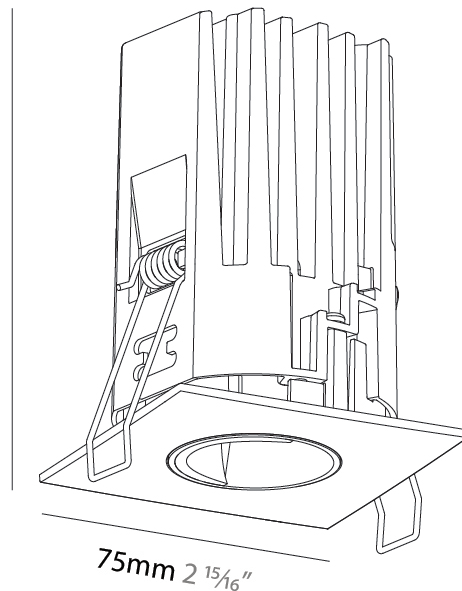

GENERAL

Series: Oiko Pro Square
Subseries: Oiko Pro Square Wallwash
Partner: Prolicht
Division: Architectural
Installation: Recessed
Product Type: Downlight
Mounting Location: Ceiling
Light Distribution: Downlight

PHYSICAL

Aperture Sizes - Downlights: 1"
Shape: Square
Length (mm): 75
Length (in): 2 ¹⁵/₁₆"
Width (mm): 75
Width (in): 2 ¹⁵/₁₆"
Height (mm): 101
Height (in): 4
Ceiling Thickness (mm): 1 - 25
Ceiling Thickness (in): 1/16 - 1 3/16
Min. Recessing Depth (mm): 105
Min. Recessing Depth (in): 4 ¹/₈"
Weight (kg): 0.343
Fixture Finish: SSR / BKV / CWI / CRY / HAB / UFT / ITA / RUA / FTG / MYG / LOD / PUS / FRO / FUP / KIA / POP / BLS / SPG / MEY / GOH / CHC / COM / ABZ / JAG / OBR / MOS / ROR
Fixture Material: Aluminum Die Cast
Cut-out Measurements: D. 68mm / 2 11/16"

ELECTRICAL

Lamp Type: LED (Zhaga Standard)
Input Wattage (W): 23.5
Total Output Wattage (W): 21.9
Dimming: Tri-Mode (Non-Dimming and Phase Dimming (120Vac only) and 0-10V Dimming)
Driver Included: No
Driver Location: Recessed Housing
Driver Type: Constant Current - Universal
Driver Class: Class 2
Input Voltage (V): 120 - 277
Constant Current (MA): 600

LED

Number of LEDs: 1
Color Temperature (°K): 2700 / 3000 / 3500 / 4000
Max. Delivered Lumen (lm): 1945 / 2014 / 2108 / 2128
Nominal Lumen (lm): 2341 / 2424 / 2537 / 2561
CRI: >90 CRI
Lamp Life (hrs): 50000

OPTICAL

RATINGS AND CERTIFICATIONS

Certified By: Certified for North American Standards
IP rating: IP20