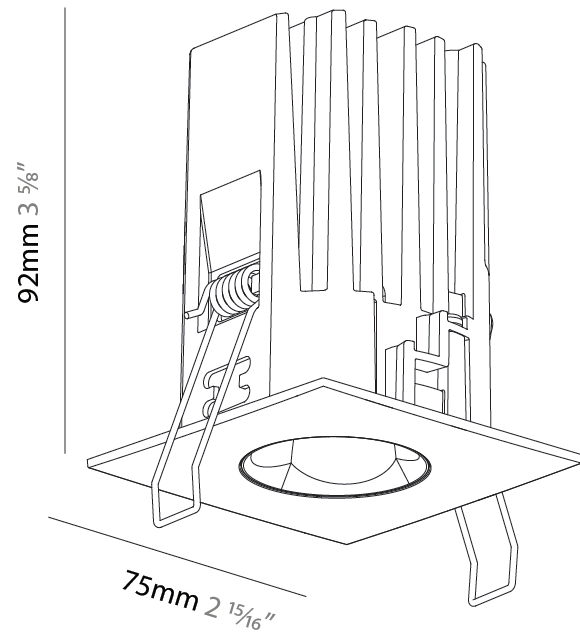

PHYSICAL

Aperture Sizes - Downlights: 1"
Shape: Square
Length (mm): 75
Length (in): 2 ¹⁵/₁₆"
Width (mm): 75
Width (in): 2 ¹⁵/₁₆"
Height (mm): 92
Height (in): 3 ⁵/₈"
Ceiling Thickness (mm): 1 - 25
Ceiling Thickness (in): 1/16 - 1 3/16
Min. Recessing Depth (mm): 100
Min. Recessing Depth (in): 3 ¹⁵/₁₆"
Weight (kg): 0.351
Diffuser: Lens Pack - No Lens / Opal / Linear Spread Lens / Honeycomb / Spread Lens
Fixture Finish: SSR / BKV / CWI / CRY / HAB / UFT / ITA / RUA / FTG / MYG / LOD / PUS / FRO / FUP / KIA / POP / BLS / SPG / MEY / GOH / CHC / COM / ABZ / JAG / OBR / MOS / ROR
Fixture Material: Aluminum Die Cast
Cut-out Measurements: D. 68mm / 2 11/16"

ELECTRICAL

Lamp Type: LED (Zhaga Standard)
Input Wattage (W): 23.5
Total Output Wattage (W): 21.9
Dimming: Tri-Mode (Non-Dimming and Phase Dimming (120Vac only) and 0-10V Dimming)
Driver Included: No
Driver Location: Recessed Housing
Driver Type: Constant Current - Universal
Driver Class: Class 2
Input Voltage (V): 120 - 277
Constant Current (MA): 600

LED

Number of LEDs: 1
Color Temperature (°K): 2700 / 3000 / 3500 / 4000
Max. Delivered Lumen (lm): 2189 / 2267 / 2372 / 2394
Nominal Lumen (lm): 2341 / 2424 / 2537 / 2561
CRI: >90 CRI
Lamp Life (hrs): 50000

OPTICAL

Beam Angle: 60

RATINGS AND CERTIFICATIONS

Certified By: Certified for North American Standards
IP rating: IP20