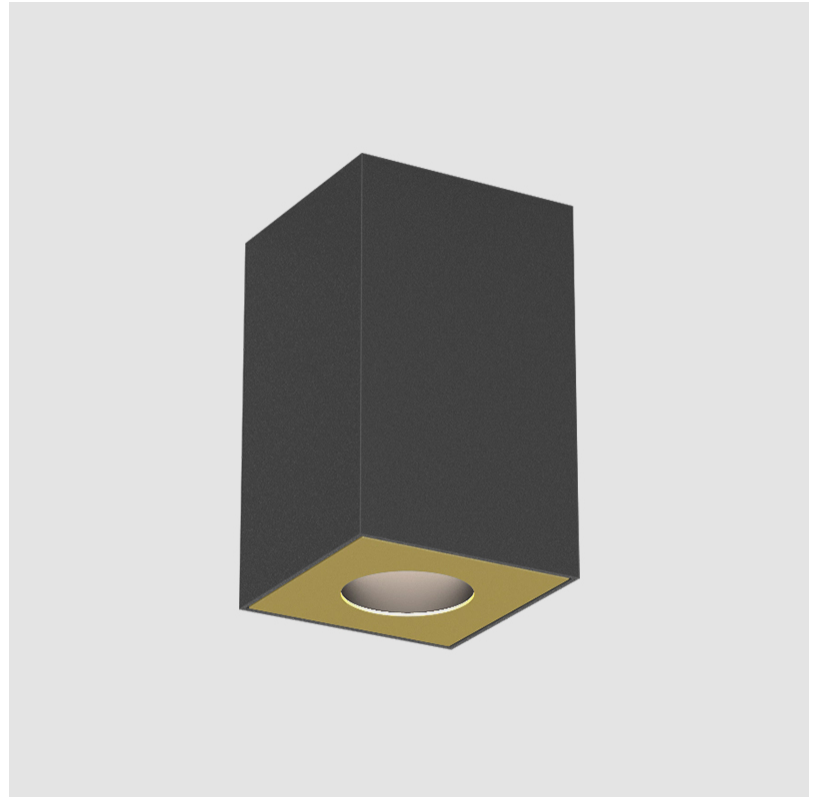

1. To build a product code in our configurator select the specify button on the base model # product page
2. To build a manual product code on this datasheet choose from the options listed below in blue font and add the suffix to the base model #

GENERAL

Series: Oiko Pro Square
Partner: Prolicht
Division: Architectural
Installation: Surface
Product Type: Ceiling Surface
Mounting Location: Ceiling
Light Distribution: Downlight

PHYSICAL

Aperture Sizes - Downlights: 1"
Shape: Square
Length (mm): 75
Length (in): 2 ¹⁵/₁₆
Width (mm): 75
Width (in): 2 ¹⁵/₁₆
Height (mm): 125
Height (in): 4 ¹⁵/₁₆
Weight (kg): 0.628

Fixture Finish: SSR / BKV / CWI / CRY / HAB / UFT / ITA / RUA / FTG / MYG / LOD / PUS / FRO / FUP / KIA / POP / BLS / SPG / MEY / GOH / CHC / COM / ABZ / JAG / OBR / MOS / ROR

Fixture Material: Metal

ELECTRICAL

Lamp Type: LED (Zhaga Standard)
Input Wattage (W): 13.7
Dimming: Tri-Mode (Non-Dimming and Phase Dimming (120Vac only) and 0-10V Dimming)
Driver Included: No
Driver Location: Remote
Driver Type: Constant Current - Universal
Driver Class: Class 2
Input Voltage (V): 120 - 277
Constant Current (MA): 350

LED

Color Temperature (°K): 2700 / 3000 / 3500 / 4000
Max. Delivered Lumen (lm): 954 / 1028 / 1088 / 1091
Nominal Lumen (lm): 1246 / 1342 / 1396 / 1424
CRI: >90 CRI
Lamp Life (hrs): 50000

OPTICAL

Beam Angle: 14
Adjustability: Fixed

RATINGS AND CERTIFICATIONS

Certified By: Certified for North American Standards
IP rating: IP20