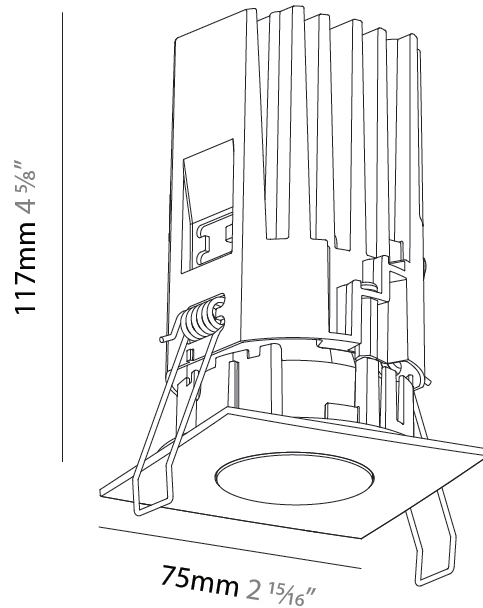

PHYSICAL

Aperture Sizes - Downlights: 1"
Shape: Square
Length (mm): 75
Length (in): 2 ¹⁵/₁₆"
Width (mm): 75
Width (in): 2 ¹⁵/₁₆"
Height (mm): 117
Height (in): 4 ⁵/₈"
Ceiling Thickness (mm): 1 - 25
Ceiling Thickness (in): 1/16 - 1 3/16
Min. Recessing Depth (mm): 125
Min. Recessing Depth (in): 4 ¹⁵/₁₆"
Weight (kg): 0.351
Diffuser: Lens Pack - No Lens / Opal / Linear Spread Lens / Honeycomb / Spread Lens
Fixture Finish: SSR / BKV / CWI / CRY / HAB / UFT / ITA / RUA / FTG / MYG / LOD / PUS / FRO / FUP / KIA / POP / BLS / SPG / MEY / GOH / CHC / COM / ABZ / JAG / OBR / MOS / ROR
Fixture Material: Aluminum Die Cast
Cut-out Measurements: D. 68mm / 2 11/16"

ELECTRICAL

Lamp Type: LED (Zhaga Standard)
Input Wattage (W): 23.5
Total Output Wattage (W): 21.9
Dimming: Tri-Mode (Non-Dimming and Phase Dimming (120Vac only) and 0-10V Dimming)
Driver Included: No
Driver Location: Recessed Housing
Driver Type: Constant Current - Universal
Driver Class: Class 2
Input Voltage (V): 120 - 277
Constant Current (MA): 600

LED

Number of LEDs: 1
Color Temperature (°K): 2700 / 3000 / 3500 / 4000
Max. Delivered Lumen (lm): 1873 / 1939 / 2030 / 2049
Nominal Lumen (lm): 2341 / 2424 / 2537 / 2561
CRI: >90 CRI
Lamp Life (hrs): 50000

OPTICAL

Beam Angle: 36

RATINGS AND CERTIFICATIONS

Certified By: Certified for North American Standards
IP rating: IP20