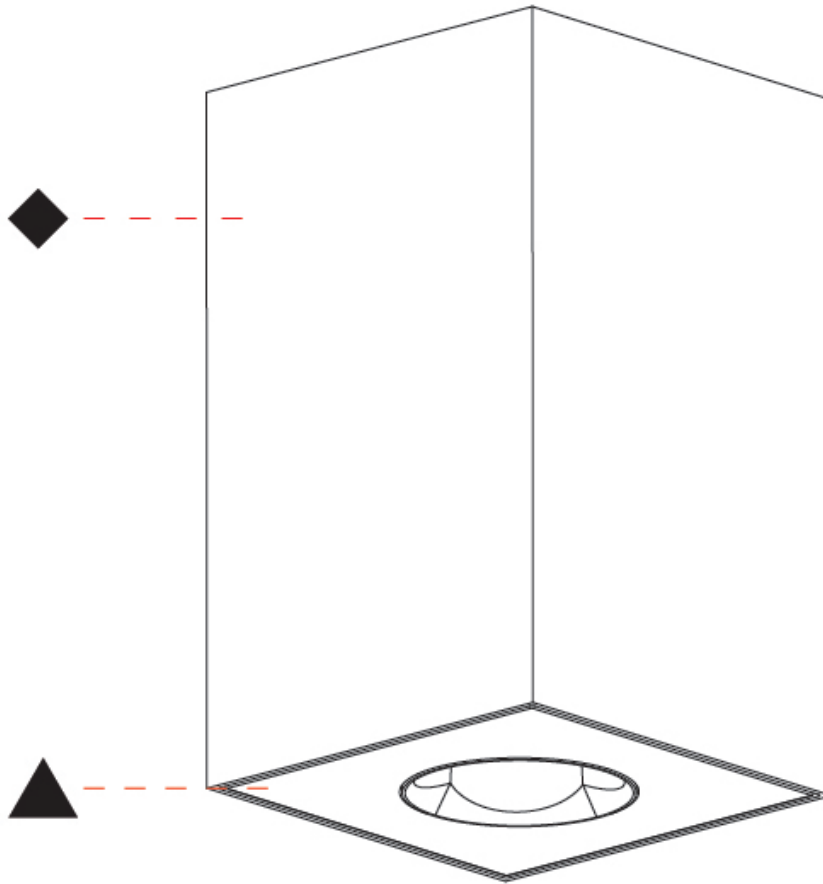

OIKO PRO SQUARE SURFACE

A3D238-

PROJECT _____

TYPE _____

SPECIFIER _____

QUANTITY _____

DATE _____

A