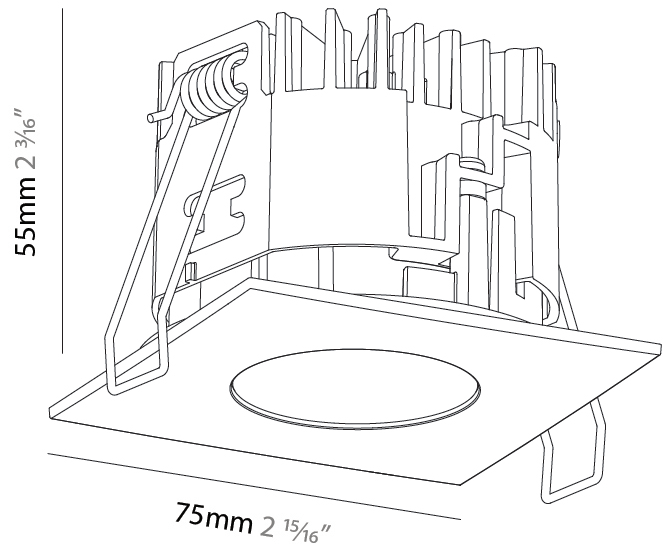

PHYSICAL

Aperture Sizes - Downlights: 1"
Shape: Square
Length (mm): 75
Length (in): 2 ¹⁵/₁₆"
Width (mm): 75
Width (in): 2 ¹⁵/₁₆"
Height (mm): 55
Height (in): 2 ³/₁₆"
Ceiling Thickness (mm): 1 - 25
Ceiling Thickness (in): 1/16 - 1 3/16
Min. Recessing Depth (mm): 70
Min. Recessing Depth (in): 2 ³/₄"
Weight (kg): 0.19
Diffuser: Lens Pack - No Lens / Opal / Linear Spread Lens / Honeycomb / Spread Lens
Fixture Finish: SSR / BKV / CWI / CRY / HAB / UFT / ITA / RUA / FTG / MYG / LOD / PUS / FRO / FUP / KIA / POP / BLS / SPG / MEY / GOH / CHC / COM / ABZ / JAG / OBR / MOS / ROR
Fixture Material: Aluminum Die Cast
Cut-out Measurements: D. 68mm / 2 11/16"

ELECTRICAL

Lamp Type: LED (Zhaga Standard)
Input Wattage (W): 14
Total Output Wattage (W): 12.7
Dimming: Tri-Mode (Non-Dimming and Phase Dimming (120Vac only) and 0-10V Dimming)
Driver Included: No
Driver Location: Remote
Driver Type: Constant Current - 120/277
Driver Class: Class 2
Input Voltage (V): 120 - 277
Constant Current (MA): 700

LED

Number of LEDs: 1
Color Temperature (°K): 2700-6500 Tunable White
Max. Delivered Lumen (lm): 1000 - 1176
Nominal Lumen (lm): 1242 - 1460
CRI: >90 CRI
Lamp Life (hrs): 50000

OPTICAL

Beam Angle: 52

RATINGS AND CERTIFICATIONS

Certified By: Certified for North American Standards
IP rating: IP20