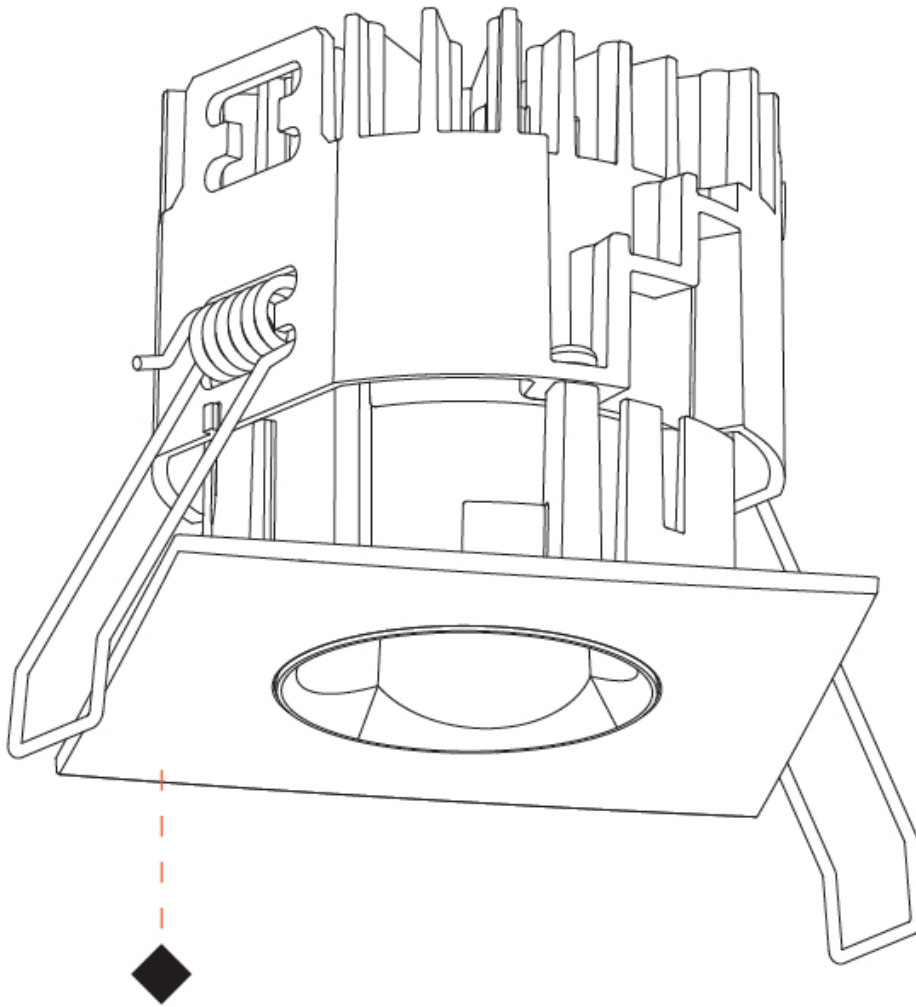

OIKO PRO SQUARE FIXED RECESSED

A35955-

PROJECT	_____
TYPE	_____
SPECIFIER	_____
QUANTITY	_____
DATE	_____