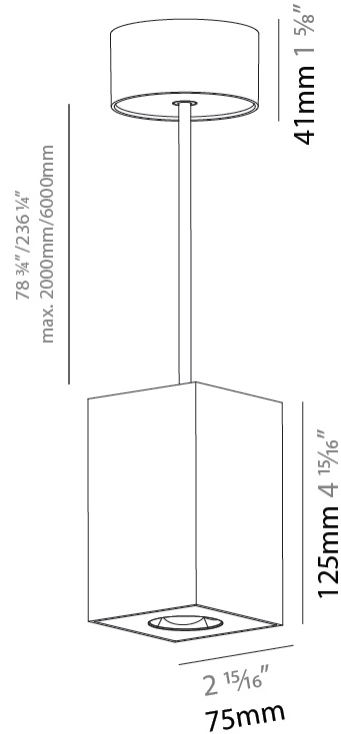

GENERAL

Series: Oiko Pro Square
Partner: Prolicht
Division: Architectural
Installation: Suspension
Product Type: Pendant
Mounting Location: Ceiling
Light Distribution: Direct

PHYSICAL

Shape: Square
Length (mm): 75
Length (in): 2 ¹⁵/₁₆
Width (mm): 75
Width (in): 2 ¹⁵/₁₆
Height (mm): 125
Height (in): 4 ⁷/₁₆
Weight (kg): 0.769

Fixture Finish: SSR / BKV / CWI / CRY / HAB / UFT / ITA / RUA / FTG / MYG / LOD / PUS / FRO / FUP / KIA / POP / BLS / SPG / MEY / GOH / CHC / COM / ABZ / JAG / OBR / MOS / ROR

Fixture Material: Metal

Cable Details: 2000mm / 6000mm Cable - Options : Transparent, Black, White, Red, Orange

ELECTRICAL

Lamp Type: LED (Zhaga Standard)
Input Wattage (W): 12.9
Dimming: Tri-Mode (Non-Dimming and Phase Dimming (120Vac only) and 0-10V Dimming)
Driver Included: No
Driver Location: Remote
Driver Type: Constant Current - Universal
Driver Class: Class 2
Input Voltage (V): 120 - 277
Constant Current (MA): 350

LED

Color Temperature (°K): 2700 / 3000 / 3500 / 4000
Max. Delivered Lumen (lm): 1218 / 1214 / 1272 / 1283
Nominal Lumen (lm): 1473 / 1468 / 1538 / 1552
CRI: >90 CRI
Lamp Life (hrs): 50000

OPTICAL

Reflector°: 34
Adjustability: Fixed

RATINGS AND CERTIFICATIONS

Certified By: Certified for North American Standards
IP rating: IP20